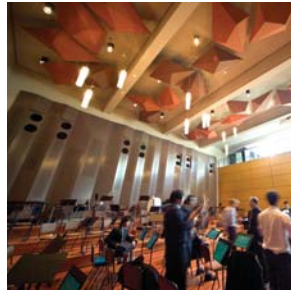

. . . . . **2006 aia national award**
. . . . . iachlan macquarie award for heritage

Memorial Hall Melbourne Grammar School Senior School, South Yarra