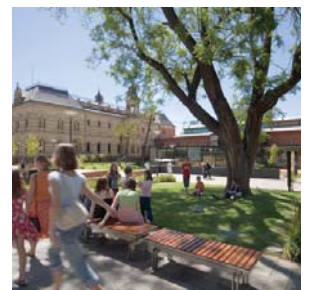

aia project award
design excellence
North Terrace Redevelopment Stage 1, Adelaide (with Taylor Cullity Lethlean)