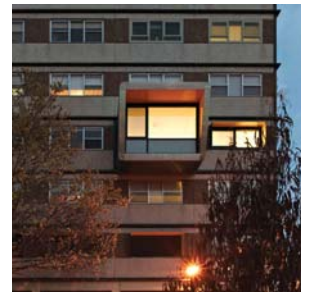

William Buckley Bridge,
 Barwon Heads

intergrain timber vision awards

landscape award

William Buckley Bridge,
 Barwon Heads

aia small projects award
 architecture award

Tower Turnaround 'Hi-Pod' prototype (with BKK Architects)