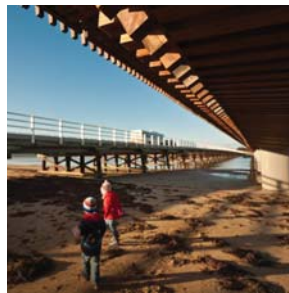

victorian coastal awards
coastal building & design award

William Buckley Bridge,
Barwon Heads