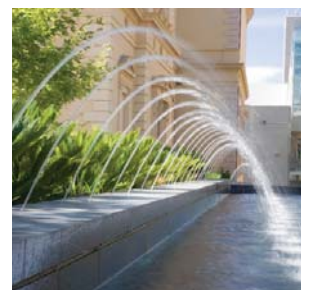

c&caa public domain awards
precincts category - commendation

North Terrace Redevelopment, Adelaide (with Taylor Cullity Lethlean)