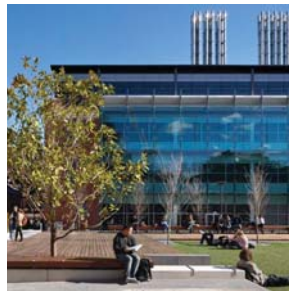

• • • • • • • **2012 aia national urban design award**

walter burley griffin award

RMIT University Lawn
Precinct

aia national urban design
national commendation

William Buckley Bridge,
Barwon Heads