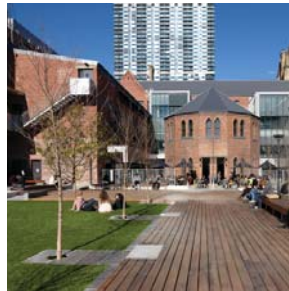

aia urban design award
architecture award for urban design

RMIT University Lawn
Precinct

aia urban design award
joseph reed award for urban design

William Buckley Bridge,
Barwon Heads